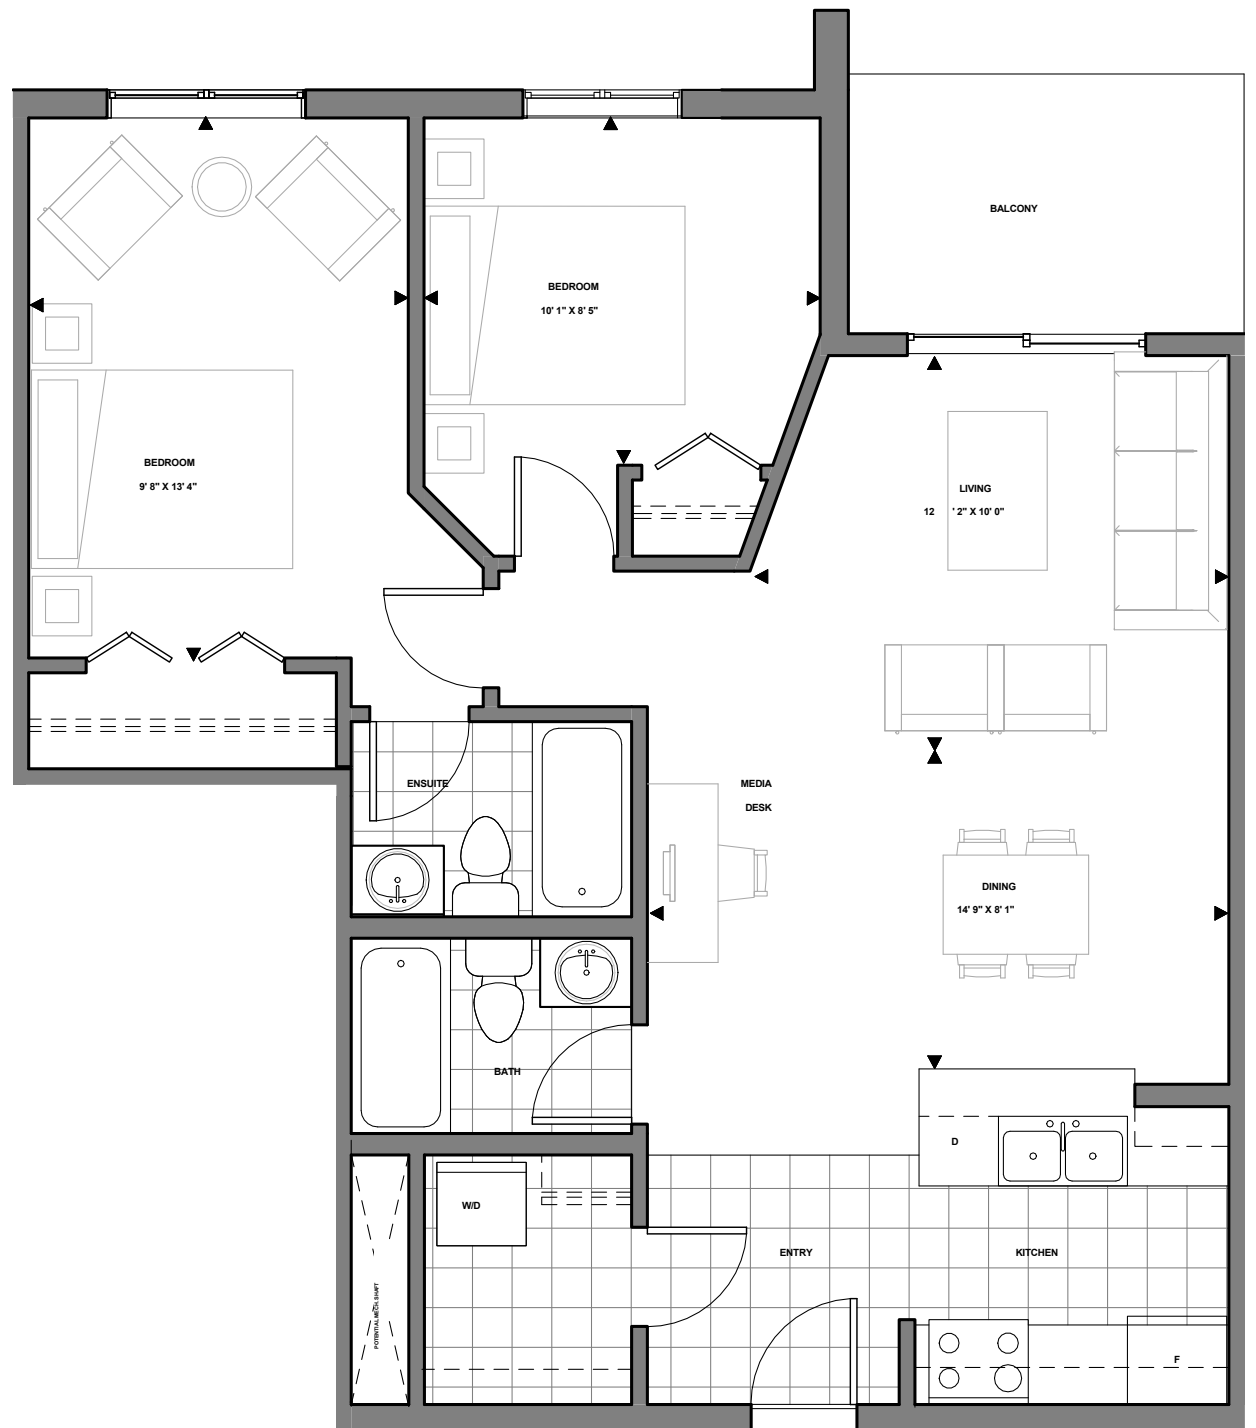

CARLISLE GROUP

eye on quality ... focus on value

METRO

2 Bedroom

837 sq. ft.

FEATURES

- > Modern open concept living space
- > Media centre
- > Sitting area off master bedroom
- > Master ensuite
- > Spacious master closet
- > Large storage room

In an effort to improve our product and to meet our customer's need, we reserve the right to modify features, plans, specifications and pricing without notice or obligation. Square footages and room dimensions are approximate only.